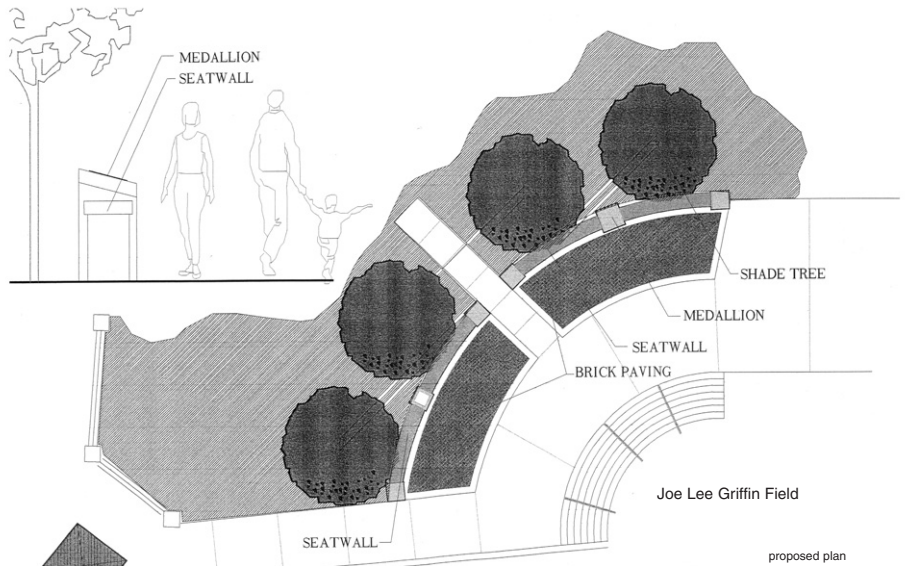

Samford University Spirit Plaza

For more than 125 years, Samford University has competed in intercollegiate athletics. On April 6, 1878, the Howard College team beat Southern University in a game of baseball. Intercollegiate football began with a victory over Marion Institute in a game played at the 1902 Alabama State Fair.

In a celebration of school spirit, the Samford Class of 2003 presented a bronze medallion (bas relief) of the Samford Bulldog. Their senior year marked the centennial of football and the 125th anniversary of athletics. The bas relief will be the focal point of Spirit Plaza to be constructed between F. Page Seibert Stadium and Joe Lee Griffin Baseball Field.

All current Samford students, alumni, parents, faculty, staff and friends can show their pride by placing a commemorative brick in Spirit Plaza.

Spirit Plaza will be dedicated during Homecoming October 29, 2005.

It's great to be a Samford Bulldog!

Spirit Plaza Brick Program

SIZES

☐ 4" x 8" brick: $100

(three lines of lettering, 13 characters per line)

☐ 8" x 8" brick: $250

(four lines of lettering, 13 characters per line)

Note: Greek letters and most other special characters (&, $, #, etc.) are acceptable.

Line 1 _____

Line 2 _____

Line 3 _____

Line 4 _____*

*Line 4 is for 8" x 8" brick only

Given by (name) _____

Address _____

City _____

State _____ Zip _____

☐ Check enclosed   ☐ Visa   ☐ MasterCard   ☐ Discover   ☐ Bill me

Credit card number _____ Expiration date ____/____/____ CID _____
(three-digit code in signature panel)

Please bill me or charge my card $_____/month for _____ months to total $_____
(minimum monthly charge of $10 please)

Signature _____

Please use a separate form for each brick.
Return this form to:

Thank you for your contribution. Go Bulldogs!

Samford University Relations
800 Lakeshore Drive
Birmingham, Alabama 35229
(205) 726-2807